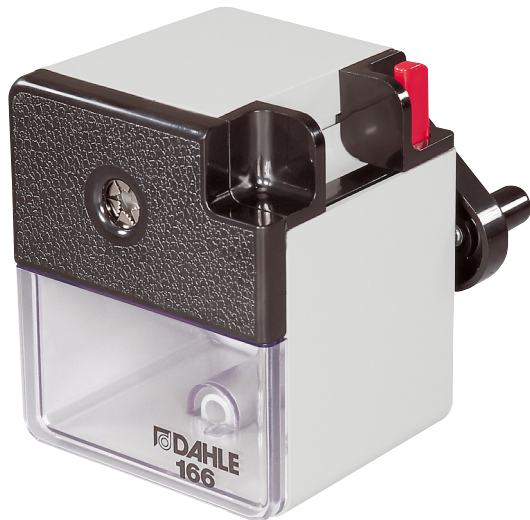

DAHLE PENCIL SHARPENER

PREMIUM SHARPENER

When creativity strikes your pencil needs to be ready! This pencil sharpener is the perfect solution to insure you're never scrambling to sharpen your creative instrument.

It's all about control with Dahle's Premium Pencil Sharpener. With the twist of a dial you can set the degree of sharpness for your pencil. Whether you need a fine tip or a blunt edged point, Dahle's Automatic Cutting System sharpens to your personal preference then spins freely to

prevent over sharpening. This sharpener not only gives you the optimal results you desire, but it also saves lead.

This commercial grade sharpener is designed for constant use from multiple users. It accepts standard graphite as well as oversized artist pencils through the sharpener's extra large pencil opening. The cutting blades can also be removed and cleaned to prevent any waxy buildup. A mounting clamp is included but not necessary for portable sharpening.

PREMIUM PENCIL SHARPENER

- ▶ Automatic Cutting System sharpens lead evenly and prevents over-sharpening
- ▶ Precision cutting blades made of Solingen Steel
- ▶ Accepts oversized artist pencils
- ▶ Point adjuster for sharp or blunt tip
- ▶ Easy to clean blades are perfect for use with graphite and colored pencils
- ▶ Easy to clean transparent shavings cup
- ▶ Mounting clamp included but not necessary for portable sharpening