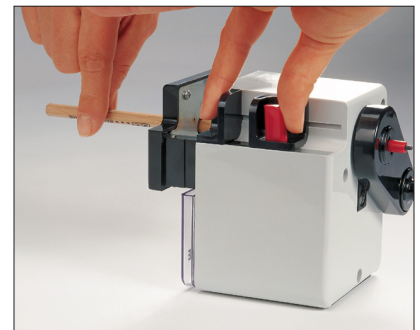

Automatic Cutting System pulls the pencil in to sharpen, then spins freely to prevent over-sharpening.

DAHLE®
NORTH AMERICA

49 Vose Farm Road
Peterborough, NH 03458
t: 800.243.8145
f: 603.924.1616
e: info@dahle.com
w: www.dahle.com

PRODUCT SPECIFICATIONS

PREMIUM SHARPENER

Item	Description
166	Premium Rotary Sharpener