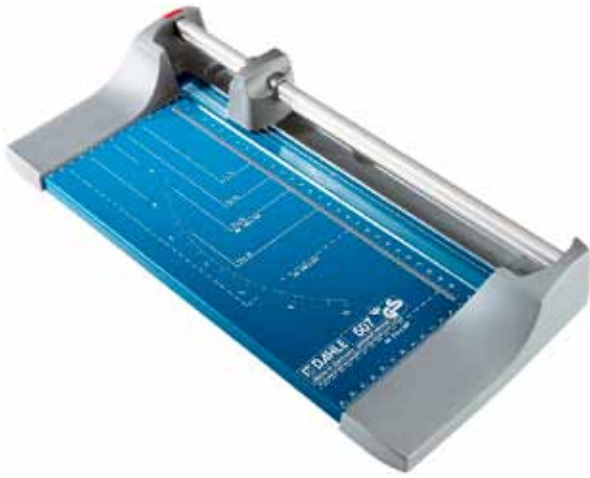

DAHLE ROLLING TRIMMERS

PERSONAL SERIES

Rolling Trimmers are the new generation of paper cutters. Designed for safety and accuracy, the cutting blades are encased in a plastic housing that virtually eliminates the chance of personal injury. The rotary action of these trimmers allow the blade to cut in either direction and sharpen itself as it cuts. It's this self sharpening action that produces a clean burr-free cut and guarantees many years of smooth precise cutting.

Dahle's Personal Trimmers are lightweight and portable so they can be conveniently taken anywhere. These trimmers are equipped with a ground self-sharpening blade that cuts in either

direction and an automatic paper clamp to hold your work securely in place. With a cutting capacity of up to 7 sheets of paper at a time, this trimmer is perfect for cutting paper, card stock, and photo paper. Dahle Personal Rolling Trimmers are available in 12" and 18" cutting lengths and are a popular choice among photographers, craft enthusiasts and office professionals.

PERSONAL SERIES

- ▶ Ground steel blade is encased in a protective housing for safety
- ▶ Cuts up to 7 sheets of paper at a time
- ▶ Bidirectional blade is self-sharpening to maintain a perfectly honed edge
- ▶ German engineered for precision and accuracy
- ▶ Automatic clamp holds paper securely
- ▶ Sturdy metal base with preprinted guides
- ▶ Imprinted protractor for angled cuts

Dahle Personal Trimmers feature a ground self-sharpening rotary blade that cuts in either direction.

German engineered for accuracy and a sturdy metal base for durability and longevity.

DAHLE[®]
NORTH AMERICA